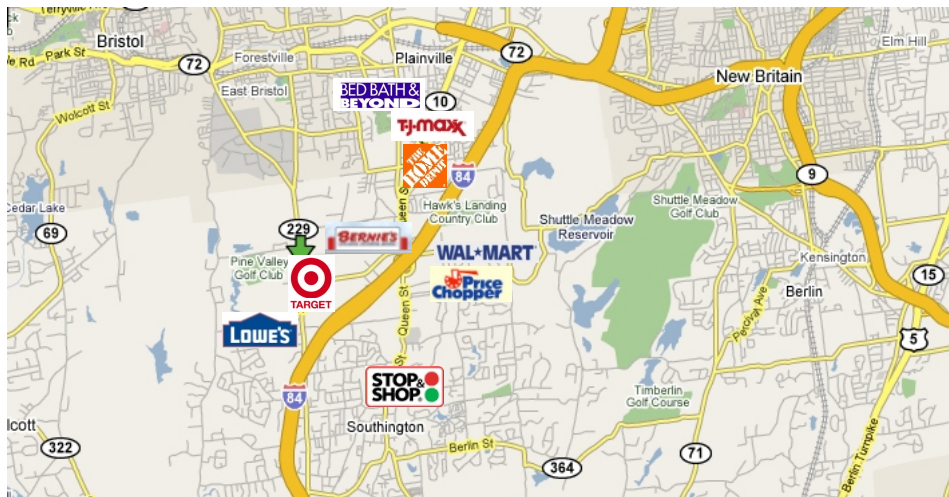

Southington, CT

The Village Shops

<u>Demographics</u>	<u>5 Miles</u>	<u>10 Miles</u>
Est.Population (2009)	98,188	489,886
Est.Growth 2000-2009	5.35%	2.44%
Proj.Growth 2009-2014	2.63%	1.14%
Est.2009 Median HH Inc.	$61,835	$54,573
Est.2009 Average HH Inc.	$73,283	$69,107

- 350,000 sq.ft. Target and Lowe's-anchored power center due to open in 2010.
- Great visibility from I-84.
- Located at full interchange with 25,000 ADT on access roads.
- Near growing employment centers, including ESPN's headquarters.

532 Page Street, Stoughton, MA 02072
Tel (781) 341-0317 Fax (781) 341-3068
Email: Leasing@northstarcenters.com